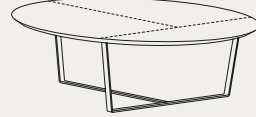

NOTES
 - CERAMIC TOP AVAILABLE
 ON UP-CHARGE:
 OSSIDO BRUNO COLOR.
 - AVAILABLE CHROME OR DARK
 CHROME METAL BASE.

T49 MOON
 Ø55XH.35 / Ø22XH.14"

T50 MOON
 Ø45XH.45 / Ø18XH.18"

T51 MOON
 Ø100XH.32 / Ø39XH.13"