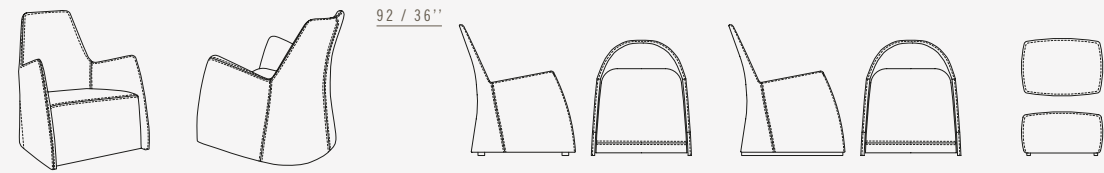

OCCASIONAL CHAIRS TECHNICAL SHEETS

DIMENSIONS: THE FIRST FIGURE SHOWS SIZES IN CENTIMETERS, THE SECOND IN INCHES.
EACH PIECE IS MADE BY HAND AND HAS ITS OWN UNIQUENESS.
MEASURES MAY VARY WITH A TOLERANCE UP TO 3%.

CARRIE

SEAT DEPTH 54 CM - 21"
SEAT HEIGHT 41 CM - 16"

PNA
74X85 / 29X33"

POL (SWIVEL)
74X85 / 29X33"

EV1
67X50XH.38
26X20XH.15"