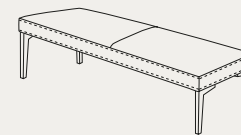

NIGHT STANDS (COFFEE TABLES)

STANDARD FEATURES
- WOOD TOP COVERED
IN LEATHER OR CERAMIC TOP.
TERRA OR ANTRACITE COLOR.
- PAINTED METAL BASE.

NOTES
- CERAMIC TOP AVAILABLE
ON UP-CHARGE:
OSSIDO BRUNO COLOR.
- AVAILABLE CHROME OR DARK
CHROME METAL BASE.

T49 MOON
Ø55XH.35 / Ø22XH.14"

T50 MOON
Ø45XH.45 / Ø18XH.18"

T51 MOON
Ø100XH.32 / Ø39XH.13"

T59 MOON
48X48XH.45 / 19X19XH.18"

STANDARD FEATURES
- SMOKED GLASS TOP.
- PAINTED METAL BASE.

NOTES
- CERAMIC TOP AVAILABLE
ON UP-CHARGE:
TERRA COLOR
ANTRACITE COLOR
OSSIDO BRUNO COLOR
- AVAILABLE CHROME OR
DARK CHROME METAL BASE.

T63
45X45XH.48 / 18X18XH.19"

NIGHT STANDS (COFFEE TABLES)

DESIGN ANTONELLA SCARPITTA

DESIGN ANTONELLA SCARPITTA

STANDARD FEATURES
- CERAMIC TOP.
TERRA OR ANTRACITE COLOR.
- DARK CHROME METAL BASE.

NOTES
- CERAMIC TOP AVAILABLE
ON UP-CHARGE:
OSSIDO BRUNO COLOR
- AVAILABLE CHROME OR
PAINTED METAL BASE.

T65
48X48XH.45 / 19X19XH.18"

T66
56X53XH.45 / 22X21XH.18"

T83
56X53XH.49 / 22X21XH.19"

T98
48X48XH.50 / 19X19XH.20"

NIGHT STANDS

STANDARD FEATURES
- HARD WOOD FRAME
COVERED IN LEATHER.
- SMOKED GLASS OR
STAINLESS STEEL TOP.

NOTES
- CERAMIC TOP AVAILABLE
ON UP-CHARGE:
TERRA COLOR
ANTRACITE COLOR
OSSIDO BRUNO COLOR

K07 WOOD LEGS
56X47XH.51 / 22X19XH.20"

NOCE CANALETTO FRASSINO

K07 METAL BASE
56X47XH.51 / 22X19XH.20"

DARK CHROME,
CHROME OR
PAINTED BASE.

K07 CONE LEGS
56X47XH.51 / 22X19XH.20"

DARK CHROME,
CHROME OR
PAINTED LEGS.

K07 METAL LEGS
56X47XH.51 / 22X19XH.20"

DARK CHROME,
CHROME OR
PAINTED LEGS.

STANDARD FEATURES
- WOOD FRAME COVERED
WITH LEATHER.

K06 NIGHTSTAND
52X62XH.43 / 20X24XH.17"

DRESSERS

STANDARD FEATURES
- HARD WOOD FRAME
COVERED IN LEATHER.
- SMOKED GLASS OR
STAINLESS STEEL TOP.

NOTES
- CERAMIC TOP AVAILABLE
ON UP-CHARGE:
TERRA COLOR
ANTRACITE COLOR
OSSIDO BRUNO COLOR