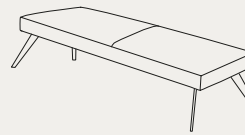

DARK CHROME,
CHROME OR
PAINTED LEGS.

P08 METAL LEGS
150X50XH.38 / 59X20XH.15"

DARK CHROME,
CHROME OR
PAINTED LEGS.

BENCHES

SAYONARA BENCHES

ASTON BENCHES

STANDARD FEATURES
- HARD WOOD FRAME.
- SEAT CUSHION IN POLYURETHANE
COVERED WITH WADDING.
- SEAT HEIGHT 38 CM - 15".
- LEGS HEIGHT 26 CM - 10".

P09 WOOD LEGS
150X50XH.38 / 59X20XH.15"