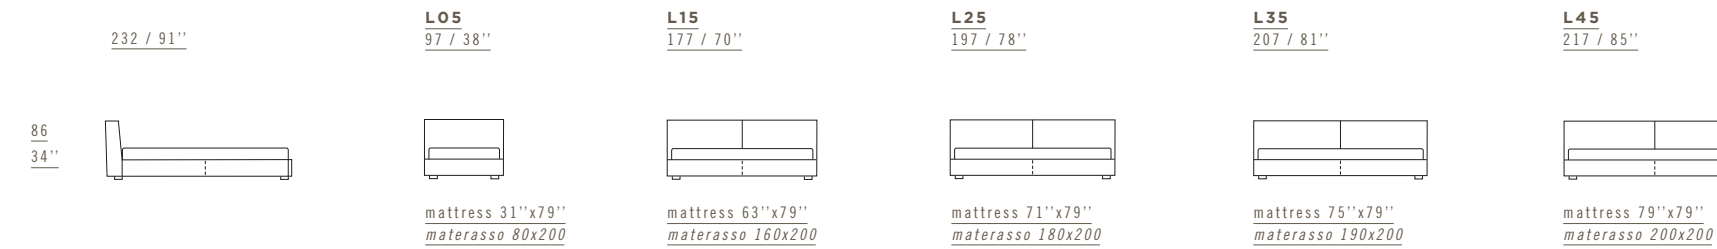

EUROPEAN SIZES / MISURE EUROPEE

AMERICAN SIZES / MISURE AMERICANE

DIMENSIONS: THE FIRST FIGURE SHOWS SIZES IN CENTIMETERS, THE SECOND IN INCHES.
EACH PIECE IS MADE BY HAND AND HAS ITS OWN UNIQUENESS. MEASURES MAY VARY WITH A TOLERANCE UP TO 3%. BASE HEIGHT 30 CM - 12". LEGS HEIGHT 4 CM - 1" 1/2".

EUROPEAN SIZES / MISURE EUROPEE

AMERICAN SIZES / MISURE AMERICANE

DIMENSIONS: THE FIRST FIGURE SHOWS SIZES IN CENTIMETERS, THE SECOND IN INCHES.
EACH PIECE IS MADE BY HAND AND HAS ITS OWN UNIQUENESS. MEASURES MAY VARY WITH
A TOLERANCE UP TO 3%. BASE HEIGHT 30 CM - 12". LEGS HEIGHT 18 CM - 7".