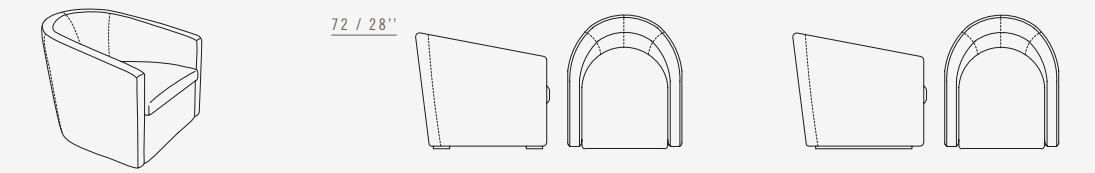

PNA H.68 / 27"
SEAT DEPTH 60 CM - 24"
SEAT HEIGHT 42 CM - 17"

POL (SWIVEL) H.70 / 28"
SEAT DEPTH 60 CM - 24"
SEAT HEIGHT 44 CM - 17"

POS (SWIVEL) H.72 / 28"
SEAT DEPTH 60 CM - 24"
SEAT HEIGHT 46 CM - 18"

PNA / POL / POS
82X82 / 32X32"

PRETTY

SEAT DEPTH 62 CM - 24"
SEAT HEIGHT 41 CM - 16"

PNA
70X82 / 28X32"

POL (SWIVEL)
70X82 / 28X32"

SHARON

SEAT DEPTH 62 CM - 24"
SEAT HEIGHT 42 CM - 17"

PNA
84X88 / 33X35"

POL (SWIVEL)
84X88 / 33X35"

TULIP

SEAT DEPTH 53 CM - 21"
SEAT HEIGHT 41 CM - 16"

PNA
86X87 / 34X34"

POL (SWIVEL)
86X87 / 34X34"

EV1
62X52XH.38
24X20XH.15"

SCH
133X87 / 52X34"

DCH
133X87 / 52X34"