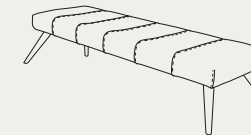

NOCE CANALETTO FRASSINO

P09 CONE LEGS
150X50XH.38 / 59X20XH.15"