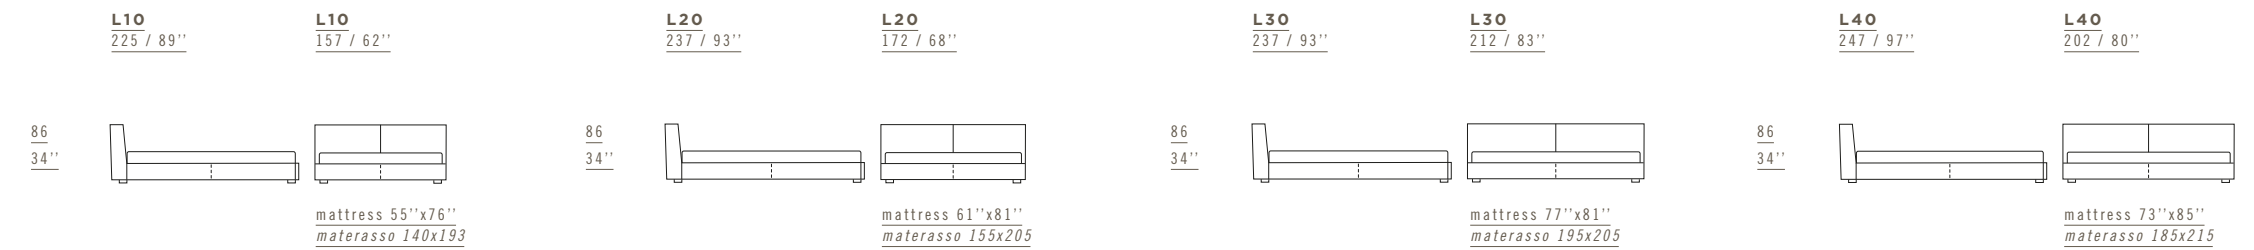

EUROPEAN SIZES / MISURE EUROPEE

AMERICAN SIZES / MISURE AMERICANE

DIMENSIONS: THE FIRST FIGURE SHOWS SIZES IN CENTIMETERS, THE SECOND IN INCHES.
EACH PIECE IS MADE BY HAND AND HAS ITS OWN UNIQUENESS. MEASURES MAY VARY WITH A TOLERANCE UP TO 3%. BASE HEIGHT 30 CM - 12". LEGS HEIGHT 4 CM - 1" 1/2".

EUROPEAN SIZES / MISURE EUROPEE

AMERICAN SIZES / MISURE AMERICANE

DIMENSIONS: THE FIRST FIGURE SHOWS SIZES IN CENTIMETERS, THE SECOND IN INCHES.
EACH PIECE IS MADE BY HAND AND HAS ITS OWN UNIQUENESS. MEASURES MAY VARY WITH
A TOLERANCE UP TO 3%. BASE HEIGHT 30 CM - 12". LEGS HEIGHT 18 CM - 7".