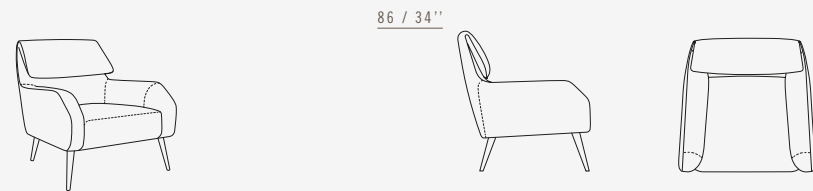

POL (SWIVEL)
77X88 / 30X35"

EVELYN DESIGN ANTONELLA SCARPITTA

SEAT DEPTH 56 CM - 22"
SEAT HEIGHT 43 CM - 17"

PNA
75X78 / 30X31"

GINGER

SEAT DEPTH 60 CM - 24"
SEAT HEIGHT 40 CM - 16"

PNA
85X86 / 33X34"

POL (SWIVEL)
85X86 / 33X34"

GISELLE DESIGN ANTONELLA SCARPITTA

SEAT DEPTH 56 CM - 22"
SEAT HEIGHT 45 CM - 18"

PNA
82X89 / 32X35"

KATE

SEAT DEPTH 56 CM - 22"
SEAT HEIGHT 44 CM - 17"

PNA
75X89 / 30X35"

POL (SWIVEL)
75X89 / 30X35"

EV1
67X50XH.38
26X20XH.15"