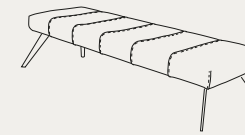

DARK CHROME,
CHROME OR
PAINTED LEGS.

P09 METAL LEGS
150X50XH.38 / 59X20XH.15"