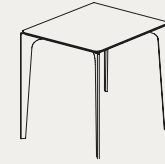

T65
 48X48XH.45 / 19X19XH.18"

T66
 56X53XH.45 / 22X21XH.18"

T83
 56X53XH.49 / 22X21XH.19"

T98
 48X48XH.50 / 19X19XH.20"

NIGHT STANDS

STANDARD FEATURES
 - HARD WOOD FRAME
 COVERED IN LEATHER.
 - SMOKED GLASS OR
 STAINLESS STEEL TOP.