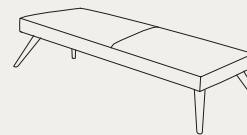

NOCE CANALETTO FRASSINO

P08 CONE LEGS
150X50XH.38 / 59X20XH.15"