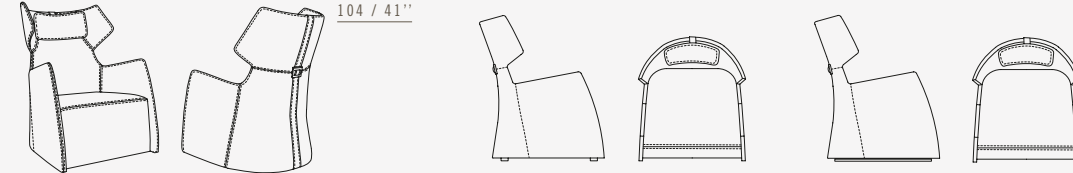

CARRIE

SEAT DEPTH 54 CM - 21"
SEAT HEIGHT 41 CM - 16"

PNA
74X85 / 29X33"

POL (SWIVEL)
74X85 / 29X33"

EV1
67X50XH.38
26X20XH.15"

CLUB

SEAT DEPTH 54 CM - 21"
SEAT HEIGHT 41 CM - 16"

PNA
77X88 / 30X35"

POL (SWIVEL)
77X88 / 30X35"

EVELYN DESIGN ANTONELLA SCARPITTA

SEAT DEPTH 56 CM - 22"
SEAT HEIGHT 43 CM - 17"

PNA
75X78 / 30X31"

GINGER

SEAT DEPTH 60 CM - 24"
SEAT HEIGHT 40 CM - 16"

PNA
85X86 / 33X34"

POL (SWIVEL)
85X86 / 33X34"