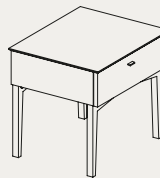

NIGHT STANDS

STANDARD FEATURES
- HARD WOOD FRAME
COVERED IN LEATHER.
- SMOKED GLASS OR
STAINLESS STEEL TOP.

NOTES
- CERAMIC TOP AVAILABLE
ON UP-CHARGE:
TERRA COLOR
ANTRACITE COLOR
OSSIDO BRUNO COLOR

K07 WOOD LEGS
56X47XH.51 / 22X19XH.20"