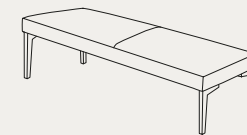

DARK CHROME,
CHROME OR
PAINTED LEGS.

P08 WOOD LEGS
150X50XH.38 / 59X20XH.15"