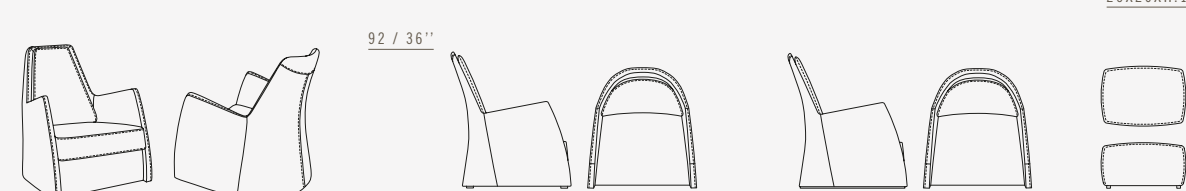

POL (SWIVEL)
77X88 / 30X35"

EVELYN DESIGN ANTONELLA SCARPITTA

SEAT DEPTH 56 CM - 22"
SEAT HEIGHT 43 CM - 17"

PNA
75X78 / 30X31"

GINGER

SEAT DEPTH 60 CM - 24"
SEAT HEIGHT 40 CM - 16"

PNA
85X86 / 33X34"

POL (SWIVEL)
85X86 / 33X34"

GISELLE DESIGN ANTONELLA SCARPITTA

SEAT DEPTH 56 CM - 22"
SEAT HEIGHT 45 CM - 18"

PNA
82X89 / 32X35"

KATE

SEAT DEPTH 56 CM - 22"
SEAT HEIGHT 44 CM - 17"

PNA
75X89 / 30X35"

POL (SWIVEL)
75X89 / 30X35"

EV1
67X50XH.38
26X20XH.15"