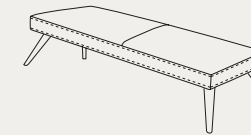

NOCE CANALETTO FRASSINO

P07 CONE LEGS
150X50XH.38 / 59X20XH.15"