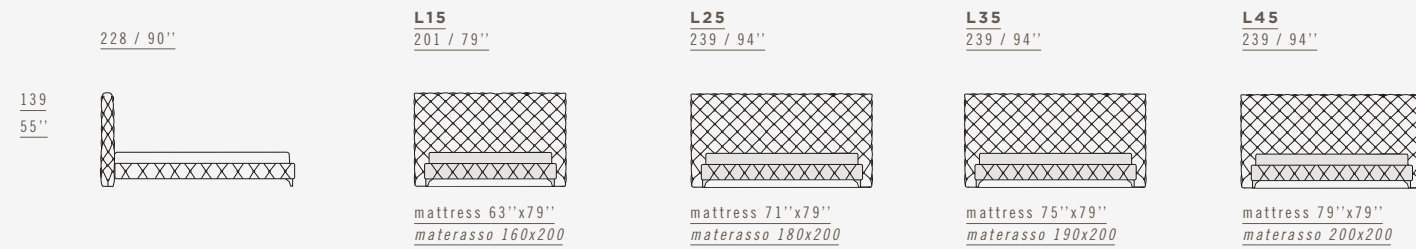

DIMENSIONS: THE FIRST FIGURE SHOWS SIZES IN CENTIMETERS, THE SECOND IN INCHES.
EACH PIECE IS MADE BY HAND AND HAS ITS OWN UNIQUENESS. MEASURES MAY VARY WITH A TOLERANCE UP TO 3%. HANDMADE CAPITONNÉ. BASE HEIGHT 36 CM - 14". LEGS HEIGHT 11 CM - 4".

EUROPEAN SIZES / MISURE EUROPEE