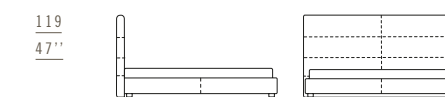

AMERICAN SIZES / MISURE AMERICANE

L10 239 / 94"	L10 181 / 71"	L20 251 / 99"	L20 196 / 77"	L30 251 / 99"	L30 236 / 93"	L40 261 / 103"	L40 226 / 89"
104 41"	mattress 55"x76" <i>materasso 140x193</i>	104 41"	mattress 61"x81" <i>materasso 155x205</i>	104 41"	mattress 77"x81" <i>materasso 195x205</i>	104 41"	mattress 73"x85" <i>materasso 185x215</i>

P07
150X50 / 59X20"

38
15"

DIMENSIONS: THE FIRST FIGURE SHOWS SIZES IN CENTIMETERS, THE SECOND IN INCHES.
EACH PIECE IS MADE BY HAND AND HAS ITS OWN UNIQUENESS. MEASURES MAY VARY WITH
A TOLERANCE UP TO 3%. BASE HEIGHT 30 CM - 12". LEGS HEIGHT 4 CM - 1" 1/2.

EUROPEAN SIZES / MISURE EUROPEE

223 / 88"	L05 114 / 45"	L15 194 / 76"	L25 214 / 84"	L35 224 / 88"	L45 234 / 92"
149 59"	mattress 31"x79" <i>materasso 80x200</i>	mattress 63"x79" <i>materasso 160x200</i>	mattress 71"x79" <i>materasso 180x200</i>	mattress 75"x79" <i>materasso 190x200</i>	mattress 79"x79" <i>materasso 200x200</i>

AMERICAN SIZES / MISURE AMERICANE

L10 216 / 85"	L10 174 / 69"	L20 228 / 90"	L20 189 / 74"	L30 228 / 90"	L30 229 / 90"	L40 238 / 94"	L40 219 / 86"
149 59"	mattress 55"x76" <i>materasso 140x193</i>	149 59"	mattress 61"x81" <i>materasso 155x205</i>	149 59"	mattress 77"x81" <i>materasso 195x205</i>	149 59"	mattress 73"x85" <i>materasso 185x215</i>

LOW HEADBOARD VERSION
VERSIONE CON TESTIERA BASSA

119
47"

P09
150X50 / 59X20"

38
15"