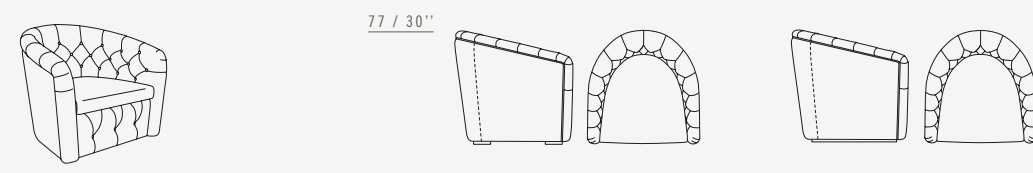

POL (SWIVEL)
77X88 / 30X35"

EVELYN DESIGN ANTONELLA SCARPITTA

SEAT DEPTH 56 CM - 22"
SEAT HEIGHT 43 CM - 17"

PNA
75X78 / 30X31"

GINGER

SEAT DEPTH 60 CM - 24"
SEAT HEIGHT 40 CM - 16"

PNA
85X86 / 33X34"

POL (SWIVEL)
85X86 / 33X34"

GISELLE DESIGN ANTONELLA SCARPITTA

SEAT DEPTH 56 CM - 22"
SEAT HEIGHT 45 CM - 18"

PNA
82X89 / 32X35"

KATE

SEAT DEPTH 56 CM - 22"
SEAT HEIGHT 44 CM - 17"

PNA
75X89 / 30X35"

POL (SWIVEL)
75X89 / 30X35"

EV1
67X50XH.38
26X20XH.15"