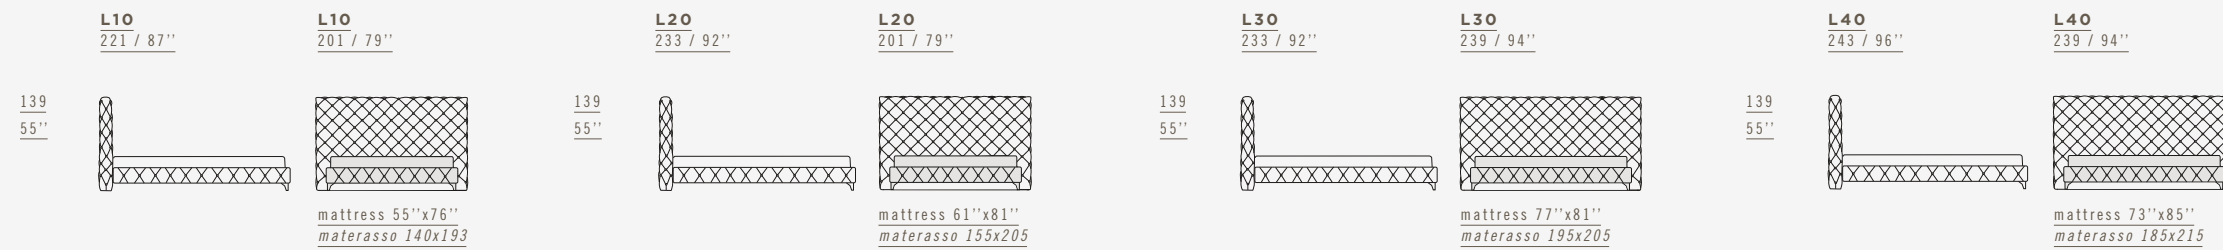

AMERICAN SIZES / MISURE AMERICANE