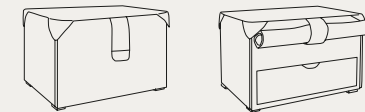

NIGHT STANDS (COFFEE TABLES)

STANDARD FEATURES
- WOOD TOP COVERED
IN LEATHER OR CERAMIC TOP.
TERRA OR ANTRACITE COLOR.
- PAINTED METAL BASE.

NOTES
- CERAMIC TOP AVAILABLE
ON UP-CHARGE:
OSSIDO BRUNO COLOR.
- AVAILABLE CHROME OR DARK
CHROME METAL BASE.

T49 MOON
Ø55XH.35 / Ø22XH.14"

T50 MOON
Ø45XH.45 / Ø18XH.18"

T51 MOON
Ø100XH.32 / Ø39XH.13"

T59 MOON
48X48XH.45 / 19X19XH.18"

STANDARD FEATURES
- SMOKED GLASS TOP.
- PAINTED METAL BASE.

NOTES
- CERAMIC TOP AVAILABLE
ON UP-CHARGE:
TERRA COLOR
ANTRACITE COLOR
OSSIDO BRUNO COLOR
- AVAILABLE CHROME OR
DARK CHROME METAL BASE.

T63
45X45XH.48 / 18X18XH.19"

NIGHT STANDS (COFFEE TABLES)

DESIGN ANTONELLA SCARPITTA

DESIGN ANTONELLA SCARPITTA

STANDARD FEATURES
- CERAMIC TOP.
TERRA OR ANTRACITE COLOR.
- DARK CHROME METAL BASE.

NOTES
- CERAMIC TOP AVAILABLE
ON UP-CHARGE:
OSSIDO BRUNO COLOR
- AVAILABLE CHROME OR
PAINTED METAL BASE.

T65
48X48XH.45 / 19X19XH.18"

T66
56X53XH.45 / 22X21XH.18"

T83
56X53XH.49 / 22X21XH.19"

T98
48X48XH.50 / 19X19XH.20"

NIGHT STANDS

STANDARD FEATURES
- HARD WOOD FRAME
COVERED IN LEATHER.
- SMOKED GLASS OR
STAINLESS STEEL TOP.

NOTES
- CERAMIC TOP AVAILABLE
ON UP-CHARGE:
TERRA COLOR
ANTRACITE COLOR
OSSIDO BRUNO COLOR

K07 WOOD LEGS
56X47XH.51 / 22X19XH.20"

NOCE CANALETTO FRASSINO

K07 METAL BASE
56X47XH.51 / 22X19XH.20"

DARK CHROME,
CHROME OR
PAINTED BASE.

K07 CONE LEGS
56X47XH.51 / 22X19XH.20"

DARK CHROME,
CHROME OR
PAINTED LEGS.

K07 METAL LEGS
56X47XH.51 / 22X19XH.20"

DARK CHROME,
CHROME OR
PAINTED LEGS.

STANDARD FEATURES
- WOOD FRAME COVERED
WITH LEATHER.

K06 NIGHTSTAND
52X62XH.43 / 20X24XH.17"

DRESSERS

STANDARD FEATURES
- HARD WOOD FRAME
COVERED IN LEATHER.
- SMOKED GLASS OR
STAINLESS STEEL TOP.

NOTES
- CERAMIC TOP AVAILABLE
ON UP-CHARGE:
TERRA COLOR
ANTRACITE COLOR
OSSIDO BRUNO COLOR