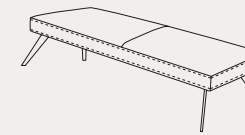

DARK CHROME,
CHROME OR
PAINTED LEGS.

P07 METAL LEGS
150X50XH.38 / 59X20XH.15"