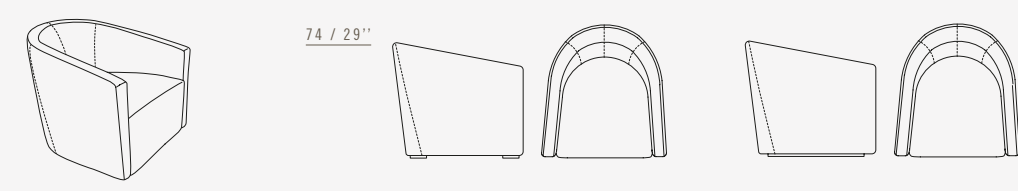

PNA H.68 / 27"
SEAT DEPTH 60 CM - 24"
SEAT HEIGHT 42 CM - 17"

POL (SWIVEL) H.70 / 28"
SEAT DEPTH 60 CM - 24"
SEAT HEIGHT 44 CM - 17"

POS (SWIVEL) H.72 / 28"
SEAT DEPTH 60 CM - 24"
SEAT HEIGHT 46 CM - 18"

PNA / POL / POS
82X82 / 32X32"

PRETTY

SEAT DEPTH 62 CM - 24"
SEAT HEIGHT 41 CM - 16"

PNA
70X82 / 28X32"

POL (SWIVEL)
70X82 / 28X32"

SHARON

SEAT DEPTH 62 CM - 24"
SEAT HEIGHT 42 CM - 17"

PNA
84X88 / 33X35"

POL (SWIVEL)
84X88 / 33X35"

TULIP

SEAT DEPTH 53 CM - 21"
SEAT HEIGHT 41 CM - 16"

PNA
86X87 / 34X34"

POL (SWIVEL)
86X87 / 34X34"

EV1
62X52XH.38
24X20XH.15"

SCH
133X87 / 52X34"

DCH
133X87 / 52X34"