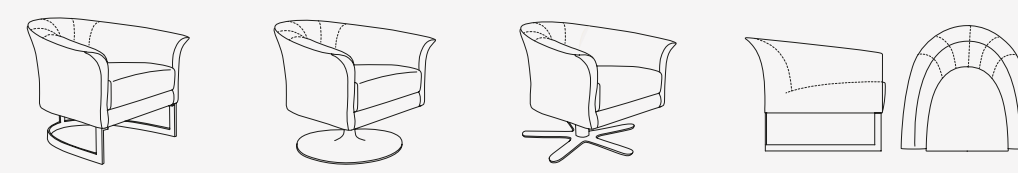

OYSTER

PNA H.68 / 27"
SEAT DEPTH 60 CM - 24"
SEAT HEIGHT 42 CM - 17"

POL (SWIVEL) H.70 / 28"
SEAT DEPTH 60 CM - 24"
SEAT HEIGHT 44 CM - 17"

POS (SWIVEL) H.72 / 28"
SEAT DEPTH 60 CM - 24"
SEAT HEIGHT 46 CM - 18"

PNA / POL / POS
82X82 / 32X32"