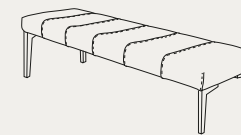

BENCHES

SAYONARA BENCHES

ASTON BENCHES

STANDARD FEATURES
 - HARD WOOD FRAME.
 - SEAT CUSHION IN POLYURETHANE
 COVERED WITH WADDING.
 - SEAT HEIGHT 38 CM - 15".
 - LEGS HEIGHT 26 CM - 10".

P09 WOOD LEGS
 150X50XH.38 / 59X20XH.15"